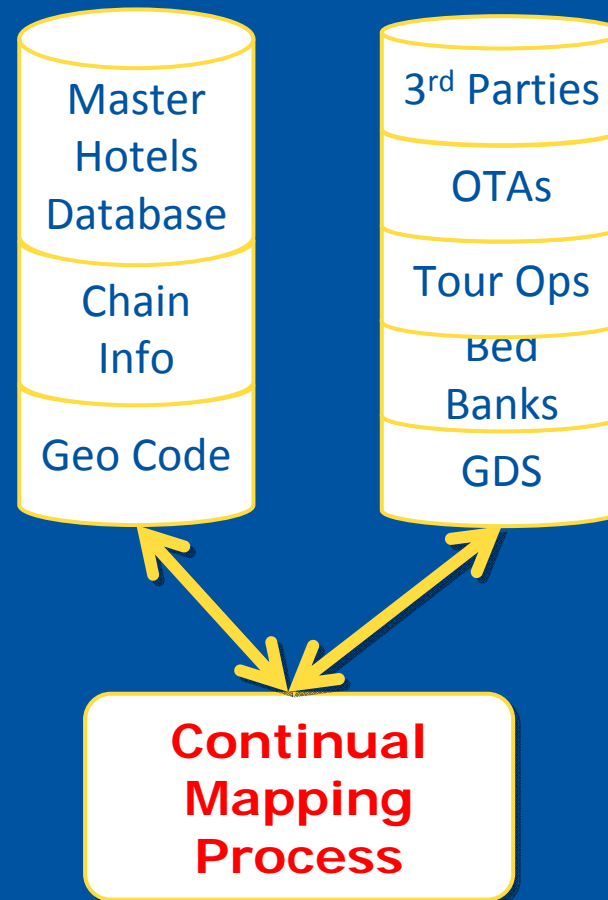

Customers include

Examples of Partners already Cross Referenced

How TTicodes work

How TTI codes work

- TTI/ETOA members on purchasing TTIcodes gain access to the entire TTIcodes database (currently 215,000+ hotels)
- Provided with a download of the database and a utility that will enable a customer to maintain an up to-date copy of TTI Codes in their own environment
- Or they can also access the master TTI Codes database via an OTA compliant XML message set
- TTIcodes customers can submit to GIATA their hotel database in an agreed File Delimited or Excel format to add any hotels that are not yet in TTIcodes database

GIATA

Customer Property
Listings

Matching the Database to your Properties

Codes Database

- Continual mapping process
- New mappings and hotels are added daily

Geo codes

Regularly checked GeoCodes for over **92,000** top hotels in the most frequently booked travel destinations.