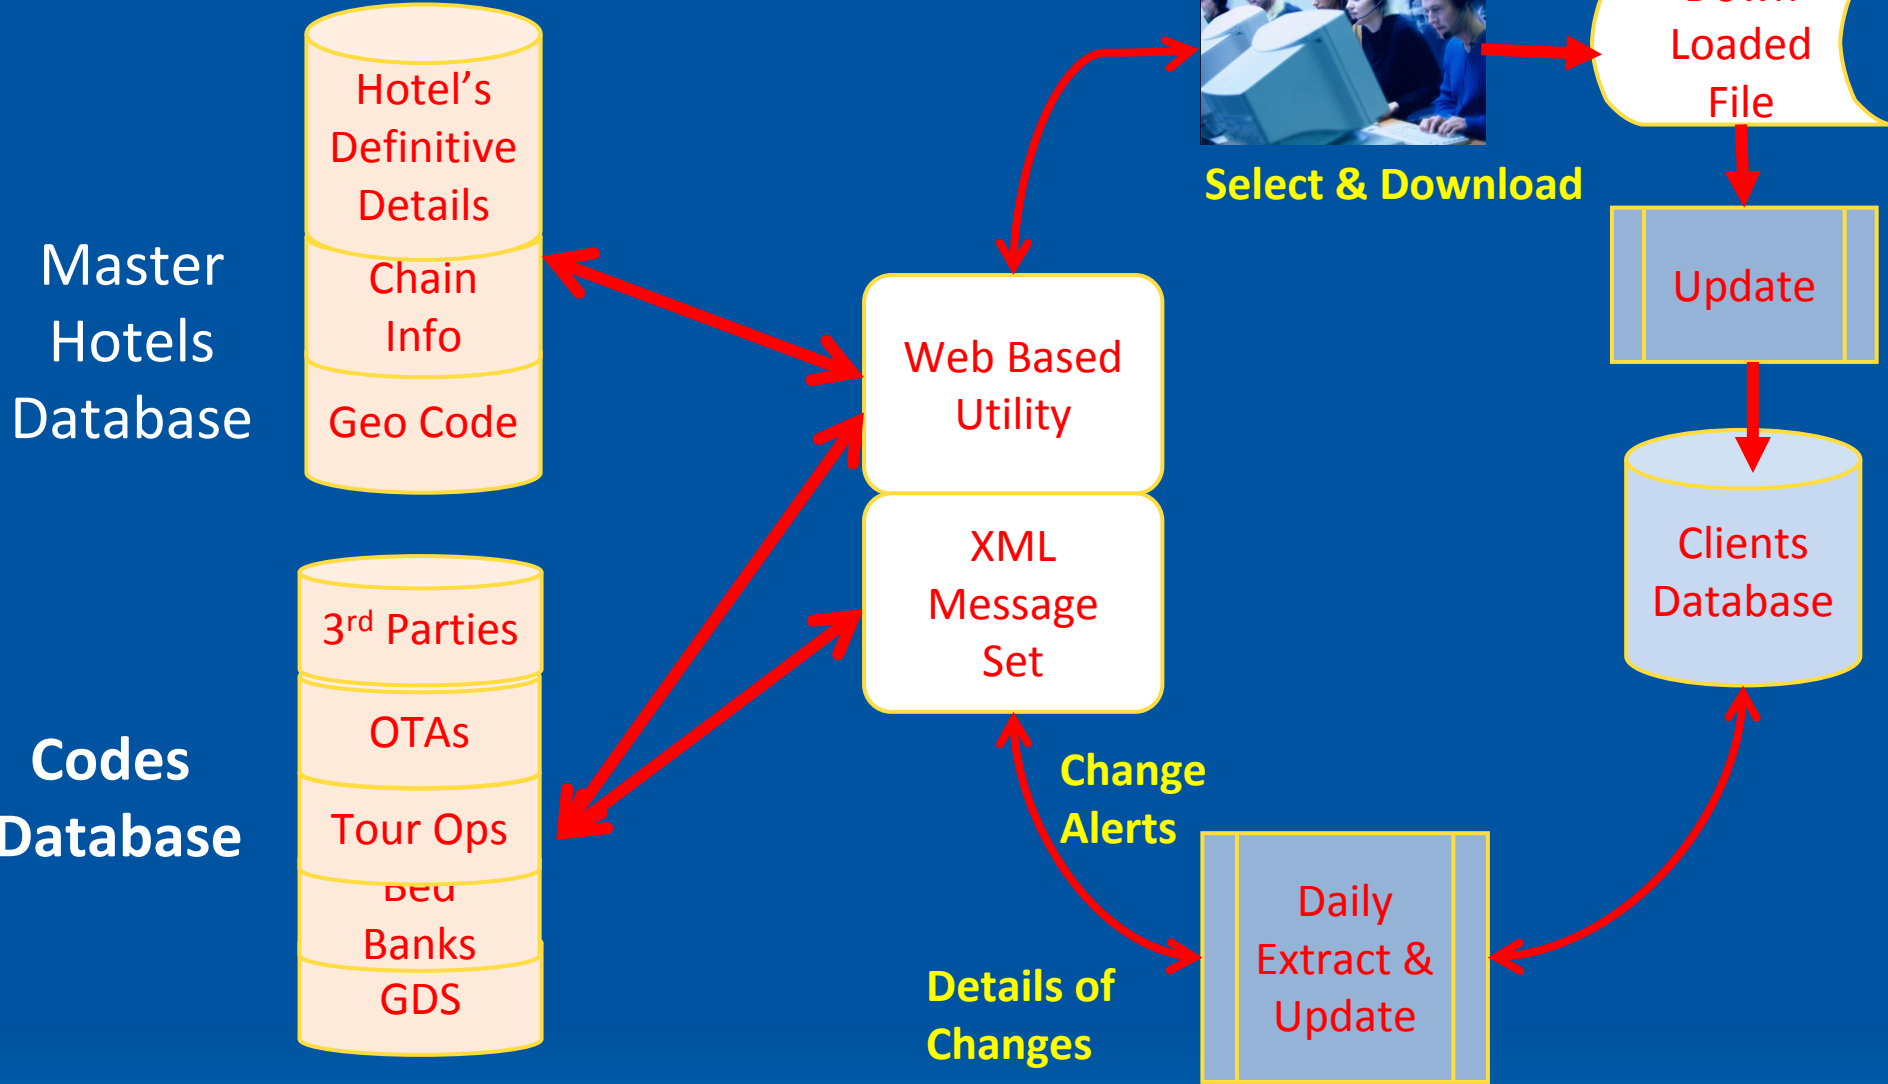

How it works ?